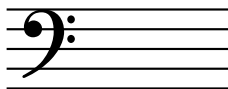

# Theory Level 5 – Key Signature Identification

Write the name of the Major or minor key shown by each key signature.

\_\_\_\_\_ Major

\_\_\_\_\_ minor

\_\_\_\_\_ minor

\_\_\_\_\_ Major

\_\_\_\_\_ Major

\_\_\_\_\_ minor